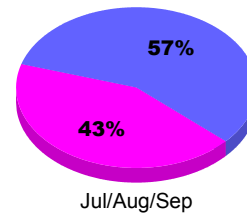

Gender Comparison 2011-2012