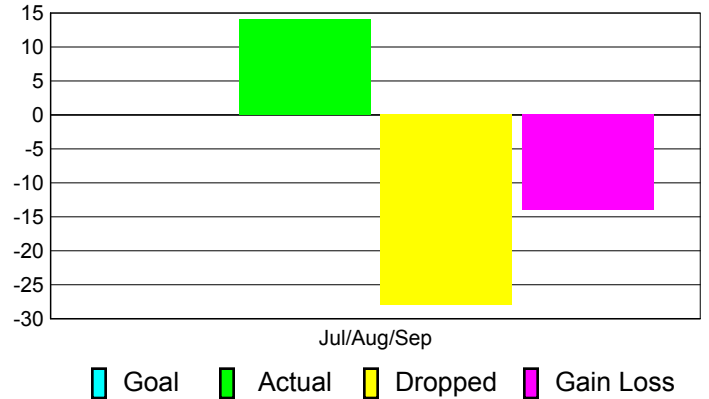

### YTD Status Quo Clubs 2011-2012

Status Quo Clubs Compared to Status Quo Members

## MEMBERSHIP

**Membership Results  
2011-2012**

**Membership  
2010-2011**

Month	Net Memb Goal	Actual New Memb	Actual Dropped Memb	Gain/Loss of Memb	Gain/Loss of Memb
Jul/Aug/Sep		14	-28	-14	9
<b>Totals</b>		<b>14</b>	<b>-28</b>	<b>-14</b>	<b>9</b>

### Membership Results 2011-2012

Goal, New, Dropped, Gain/Loss

### Comparison of Membership Gain/Loss

Current Year Compared to the Previous Year